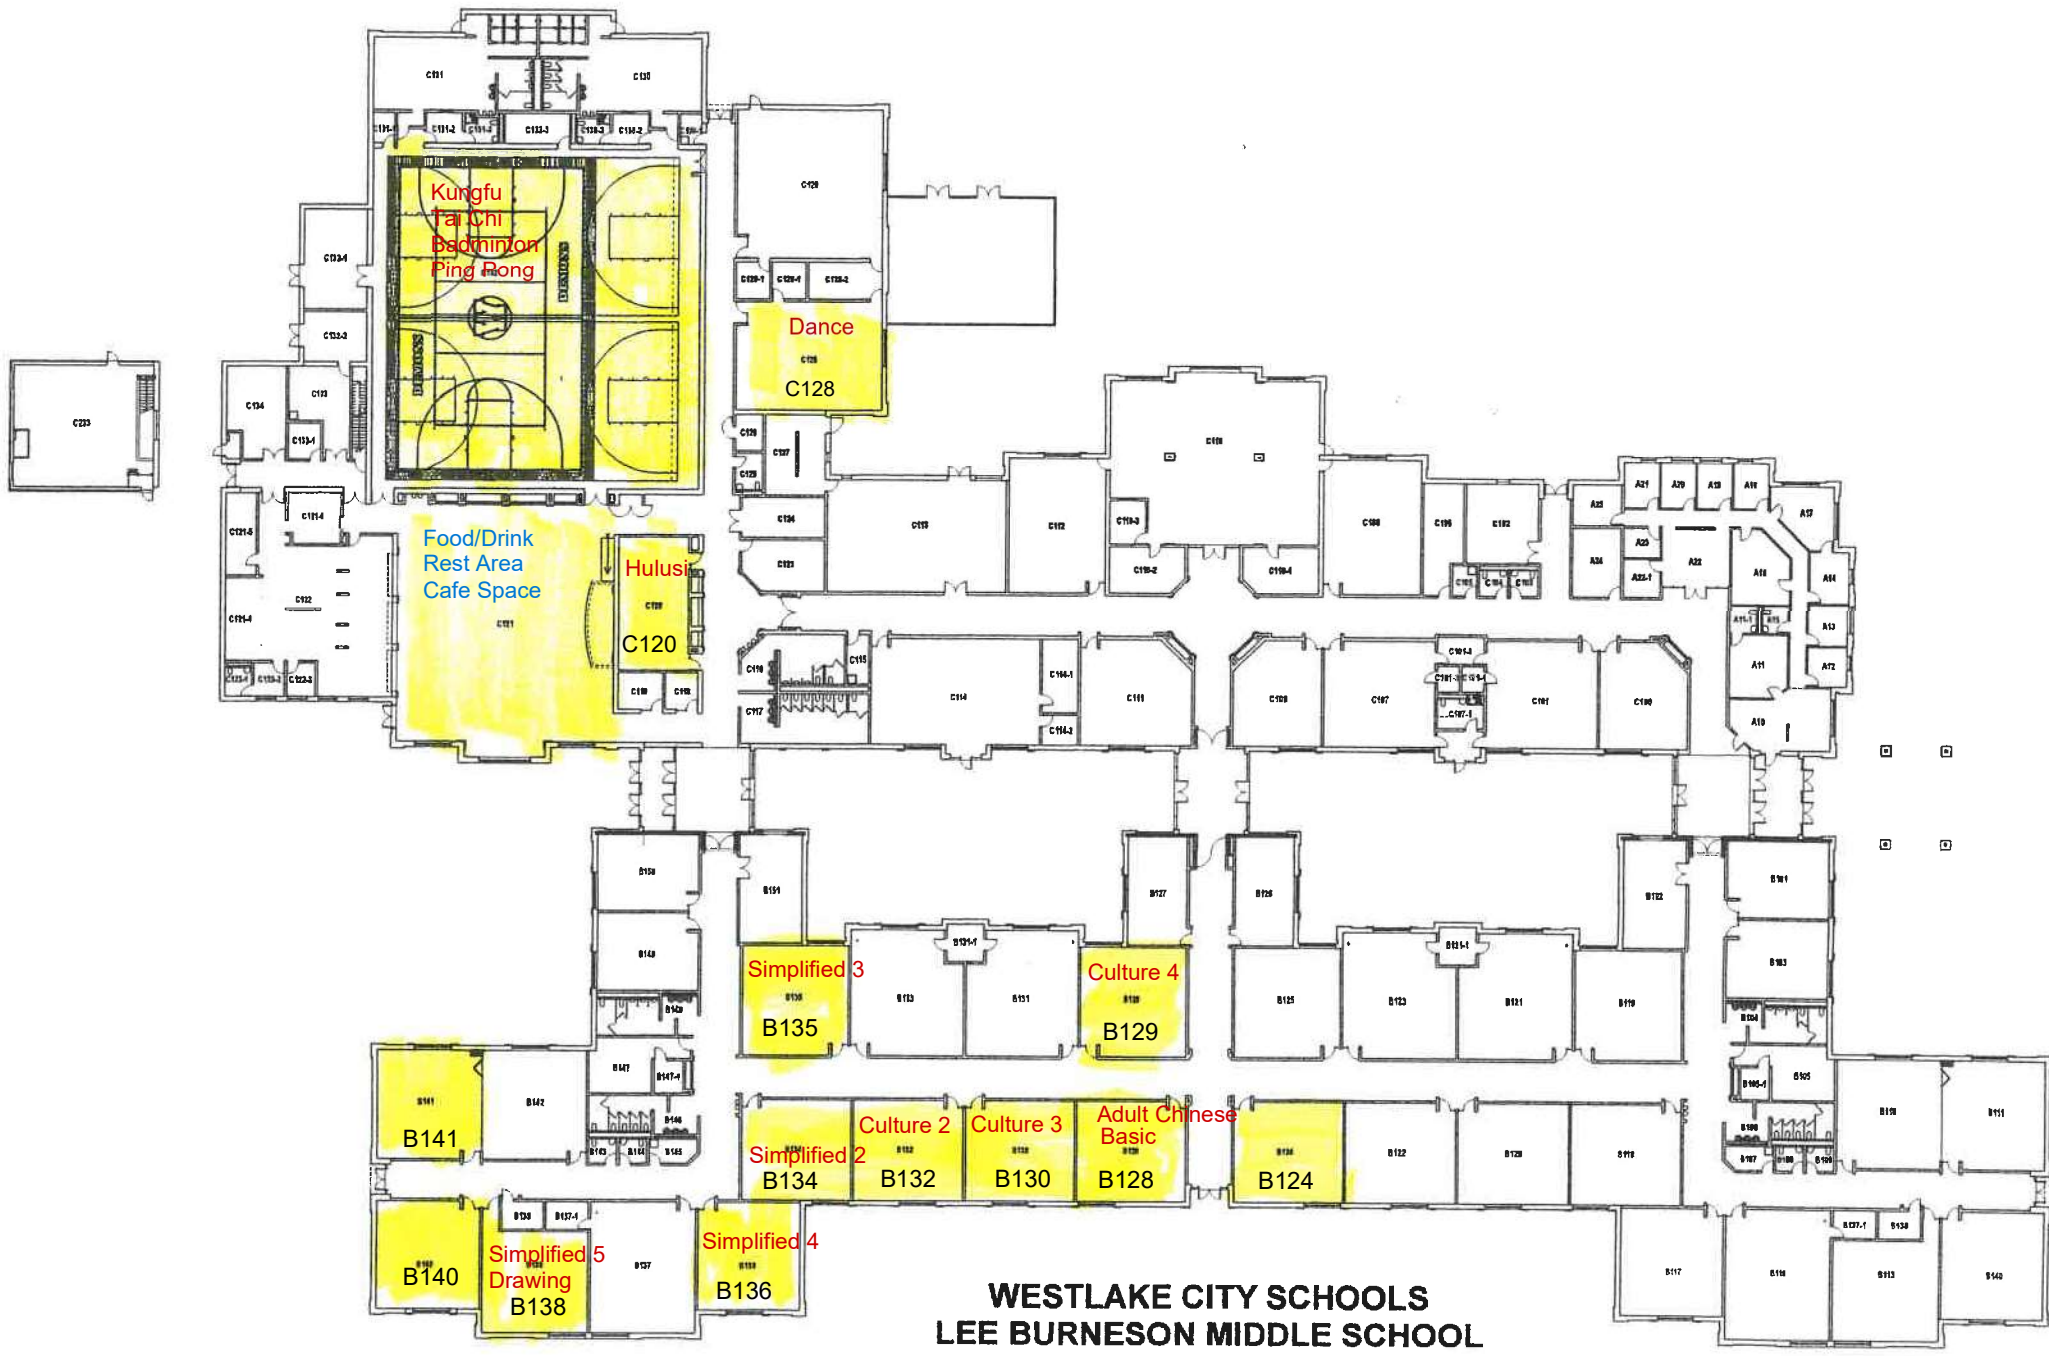

Westlake Chinese School Room Assignment  
2022-2023

**WESTLAKE CITY SCHOOLS  
LEE BURNESON MIDDLE SCHOOL**